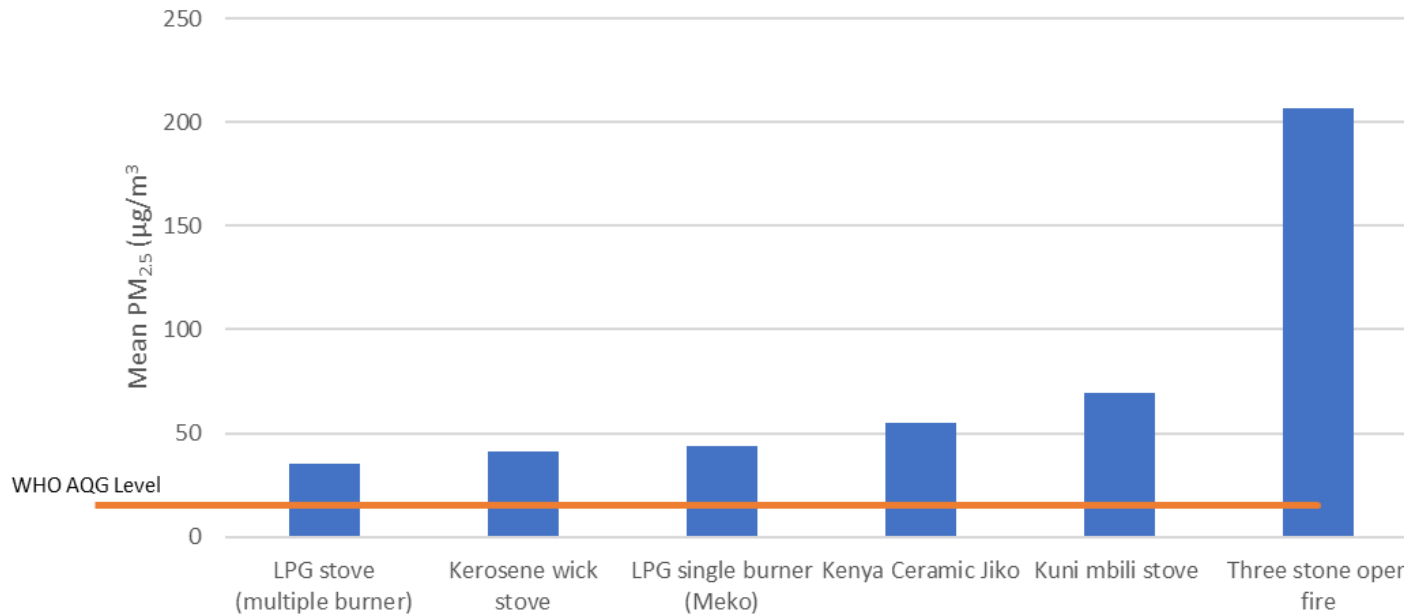

3. Project Outcomes

Results

- Low-cost sensor found to provide useable relative HAP measurements
- Clear evidence base for promotion for electric cooking, bioethanol, LPG and even kerosene stoves compared to traditional/Improved charcoal/wood stoves